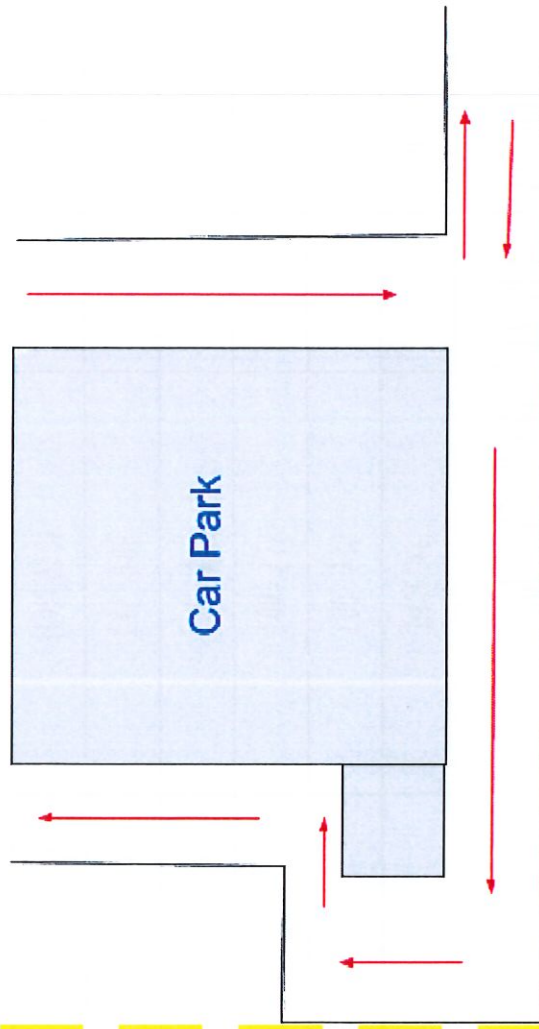

# DROP OFF/ COLLECTION TIMES YEARS; N,R,1&6

## W/C 8TH JUNE 2020

	DROP OFF	COLLECTION	LOCATION
NURSERY	9.00 - 9.15	15.00	MINI DIGGERS ENTRANCE
RECEPTION	9.00 - 9.15	15.00	MAIN SCHOOL ENTRANCE
YEAR 1	8.30 - 8.45	15.00	GNOMES ENTRANCE
YEAR 6	8.45 - 9.00	15.15	ELVES ENTRANCE
KEY WORKERS	FROM 08.15	UNTIL 18.00	AS ADVISED BY STAFF

In order to maintain social distancing.

Please follow the one way system  
around the school car park

Roundabout

To  
classes

Main Entrance